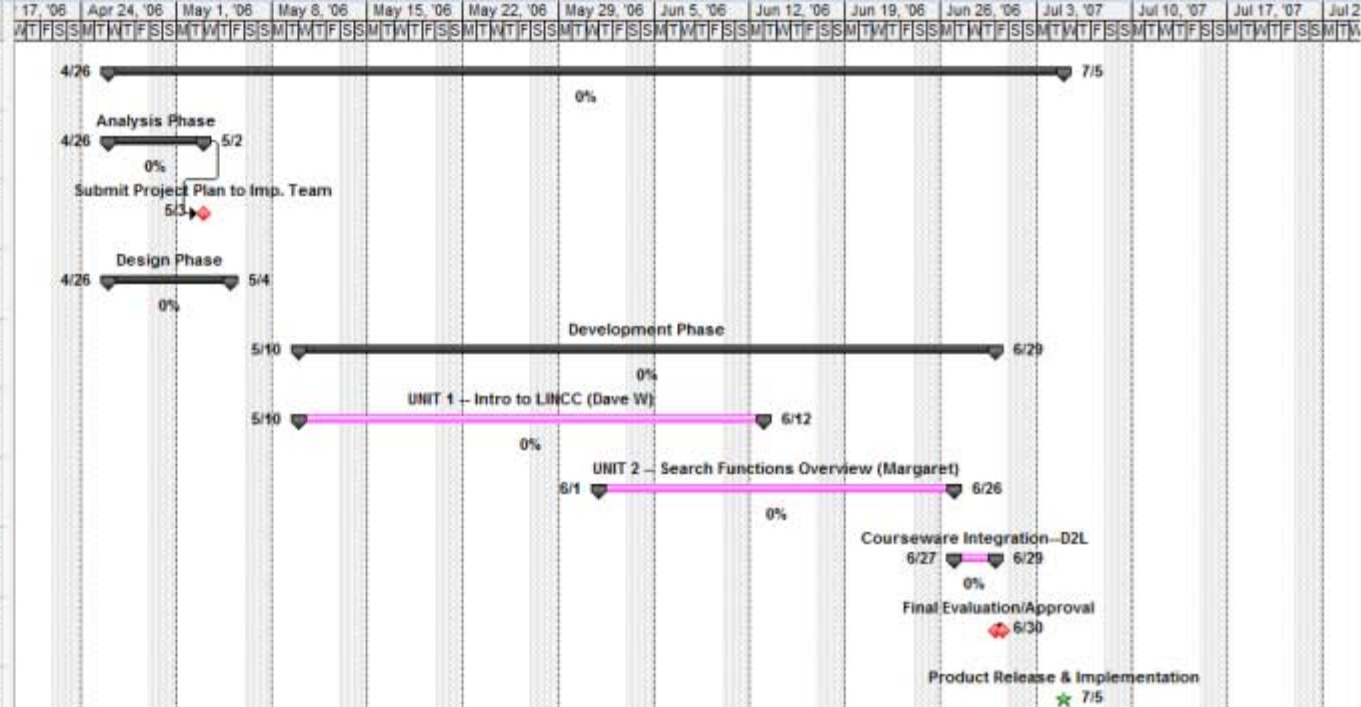

Task Name	Duration	Start	Finish
1	50 days	Wed 4/26/06	Wed 7/5/06
2	5 days	Wed 4/26/06	Tue 5/2/06
8	0 days	Wed 5/3/06	Wed 5/3/06
9	7 days	Wed 4/26/06	Thu 5/4/06
15	37 days	Wed 5/10/06	Thu 6/29/06
16	24 days	Wed 5/10/06	Mon 6/12/06
59	18 days	Thu 6/1/06	Mon 6/26/06
120	3 days	Tue 6/27/06	Thu 6/29/06
126	0.5 days	Fri 6/30/06	Fri 6/30/06
129	0 days	Wed 7/5/06	Wed 7/5/06

Task Name	Duration	Start	Finish
Development Phase	37 days	Wed 5/10/06	Thu 6/29/06
UNIT 1 – Intro to LINCC (Dave W)	24 days	Wed 5/10/06	Mon 6/12/06
Unit 1: LSC Content Components (Dave W)	15.5 days	Wed 5/10/06	Wed 5/31/06
Unit 1: Coaching_Coordinating_QA_PMP update	13 days	Wed 5/10/06	Fri 5/26/06
Unit 1 - Lesson 1	3 days	Wed 5/10/06	Fri 5/12/06
Unit 1 - Lesson 2	7 days	Mon 5/15/06	Tue 5/23/06
Unit 1 - Lesson 3	5 days	Wed 5/24/06	Tue 5/30/06
Unit 1: Test	0.5 days	Wed 5/31/06	Wed 5/31/06
Unit 1 Review cycle	5 days	Wed 5/31/06	Wed 6/7/06
Unit 1: Wayne Dev.–Processing & Integration	21 days	Mon 5/15/06	Mon 6/12/06
UNIT 2 – Search Functions Overview (Margaret)	18 days	Thu 6/1/06	Mon 6/26/06
Courseware Integration–D2L	3 days	Tue 6/27/06	Thu 6/29/06
Final Evaluation/Approval	0.5 days	Fri 6/30/06	Fri 6/30/06
Product Release & Implementation	0 days	Wed 7/5/06	Wed 7/5/06