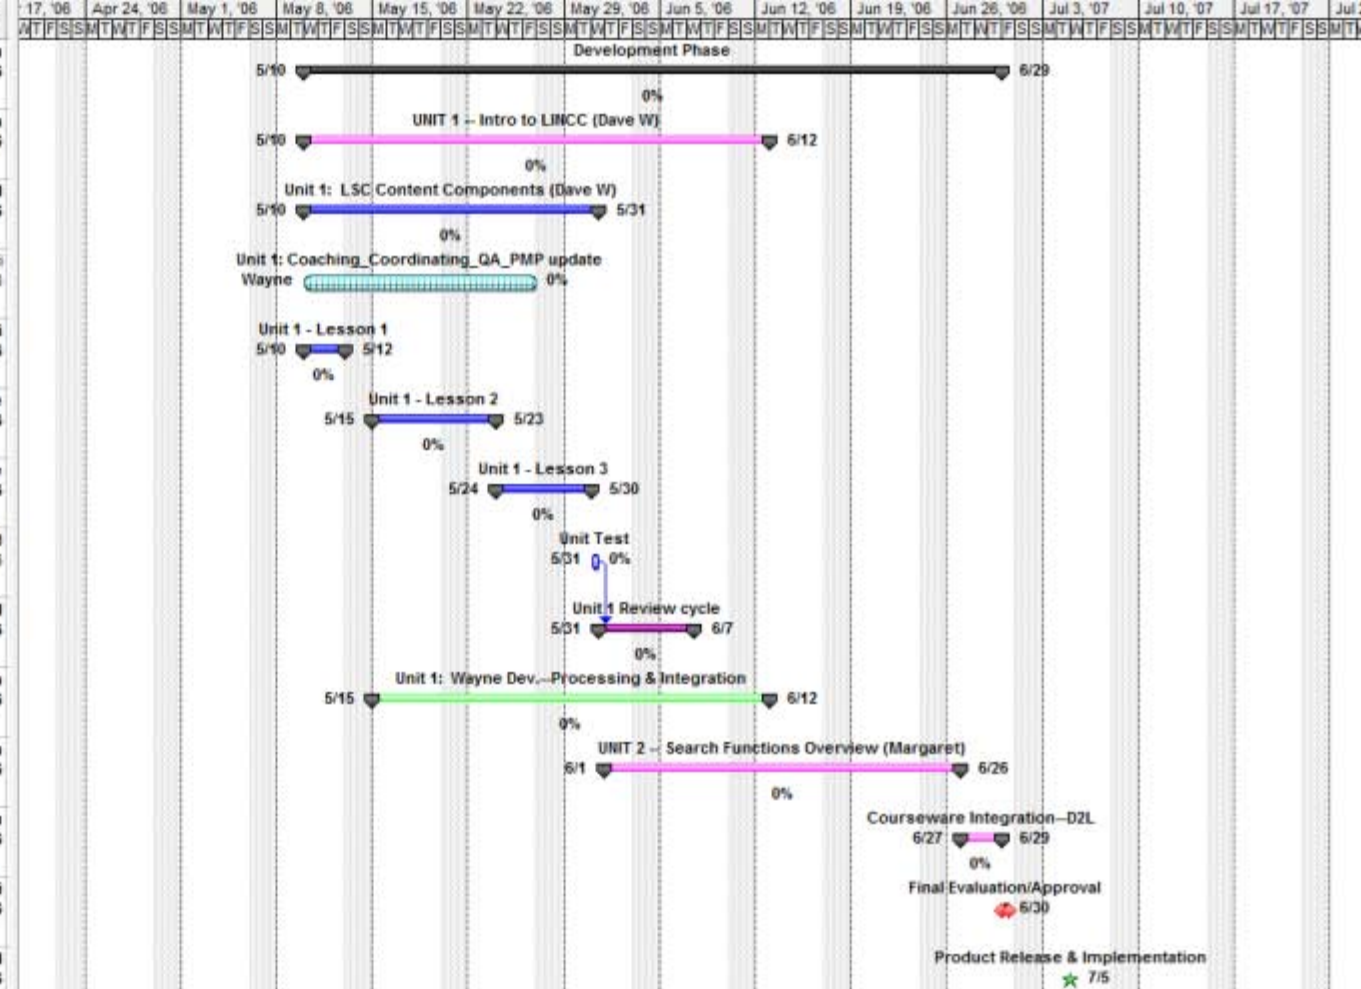

Task Name	Duration	Start	Finish
1	50 days	Wed 4/26/06	Wed 7/5/06
2	5 days	Wed 4/26/06	Tue 5/2/06
8	0 days	Wed 5/3/06	Wed 5/3/06
9	7 days	Wed 4/26/06	Thu 5/4/06
15	37 days	Wed 5/10/06	Thu 6/29/06
16	24 days	Wed 5/10/06	Mon 6/12/06
59	18 days	Thu 6/1/06	Mon 6/26/06
120	3 days	Tue 6/27/06	Thu 6/29/06
126	0.5 days	Fri 6/30/06	Fri 6/30/06
129	0 days	Wed 7/5/06	Wed 7/5/06

Task Name	Duration	Start	Finish
Development Phase	37 days	Wed 5/10/06	Thu 6/29/06
UNIT 1 – Intro to LINCC (Dave W)	24 days	Wed 5/10/06	Mon 6/12/06
Unit 1: LSC Content Components (Dave W)	15.5 days	Wed 5/10/06	Wed 5/31/06
Unit 1: Coaching_Coordinating_QA_PMP update	13 days	Wed 5/10/06	Fri 5/26/06
Unit 1 - Lesson 1	3 days	Wed 5/10/06	Fri 5/12/06
Unit 1 - Lesson 2	7 days	Mon 5/15/06	Tue 5/23/06
Unit 1 - Lesson 3	5 days	Wed 5/24/06	Tue 5/30/06
Unit 1: Test	0.5 days	Wed 5/31/06	Wed 5/31/06
Unit 1 Review cycle	5 days	Wed 5/31/06	Wed 6/7/06
Unit 1: Wayne Dev.–Processing & Integration	21 days	Mon 5/15/06	Mon 6/12/06
UNIT 2 – Search Functions Overview (Margaret)	18 days	Thu 6/1/06	Mon 6/26/06
Courseware Integration–D2L	3 days	Tue 6/27/06	Thu 6/29/06
Final Evaluation/Approval	0.5 days	Fri 6/30/06	Fri 6/30/06
Product Release & Implementation	0 days	Wed 7/5/06	Wed 7/5/06