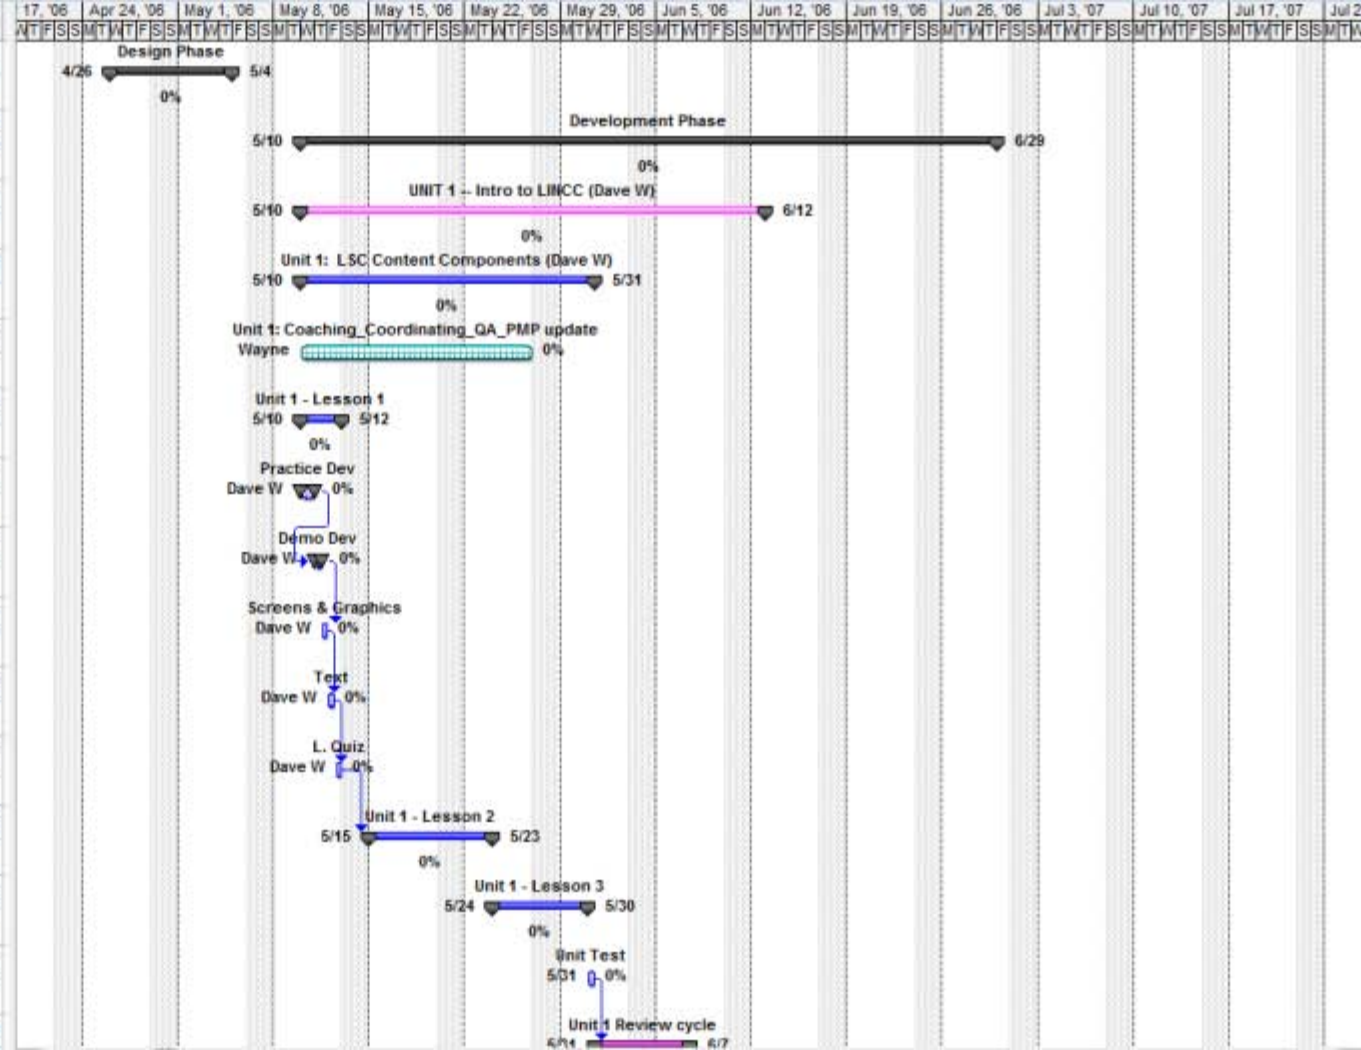

Task Name	Duration	Start	Finish
9 Design Phase	7 days	Wed 4/26/06	Thu 5/4/06
15 Development Phase	37 days	Wed 5/10/06	Thu 6/29/06
16 UNIT 1 -- Intro to LINCC (Dave W)	24 days	Wed 5/10/06	Mon 6/12/06
17 Unit 1: LSC Content Components (Dave W)	15.5 days	Wed 5/10/06	Wed 5/31/06
18 Unit 1: Coaching_Coordinating_QA_PMP update	13 days	Wed 5/10/06	Fri 5/26/06
19 Unit 1 - Lesson 1	3 days	Wed 5/10/06	Fri 5/12/06
20 Unit 1 Lesson 1: Prepare practice script & training database	1 day	Wed 5/10/06	Wed 5/10/06
21 Unit 1 Lesson 1: Demo Animations (ViewletBuilder)	0.5 days	Thu 5/11/06	Thu 5/11/06
22 Unit 1 Lesson 1: Static Screens & graphics	0.5 days	Thu 5/11/06	Thu 5/11/06
23 Unit 1 Lesson 1: Text --Word Files	0.5 days	Fri 5/12/06	Fri 5/12/06
24 Unit 1 Lesson 1: Quiz	0.5 days	Fri 5/12/06	Fri 5/12/06
25 Unit 1 - Lesson 2	7 days	Mon 5/15/06	Tue 5/23/06
31 Unit 1 - Lesson 3	5 days	Wed 5/24/06	Tue 5/30/06
37 Unit 1: Test	0.5 days	Wed 5/31/06	Wed 5/31/06
38 Unit 1 Review cycle	5 days	Wed 5/31/06	Wed 6/7/06